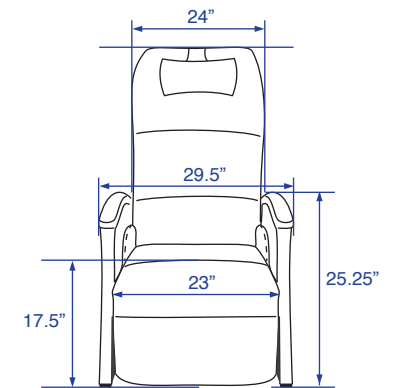

# Select

NOTES: for illustration purposes only, drawings not to scale.  
Petite backrest is 2" shorter.